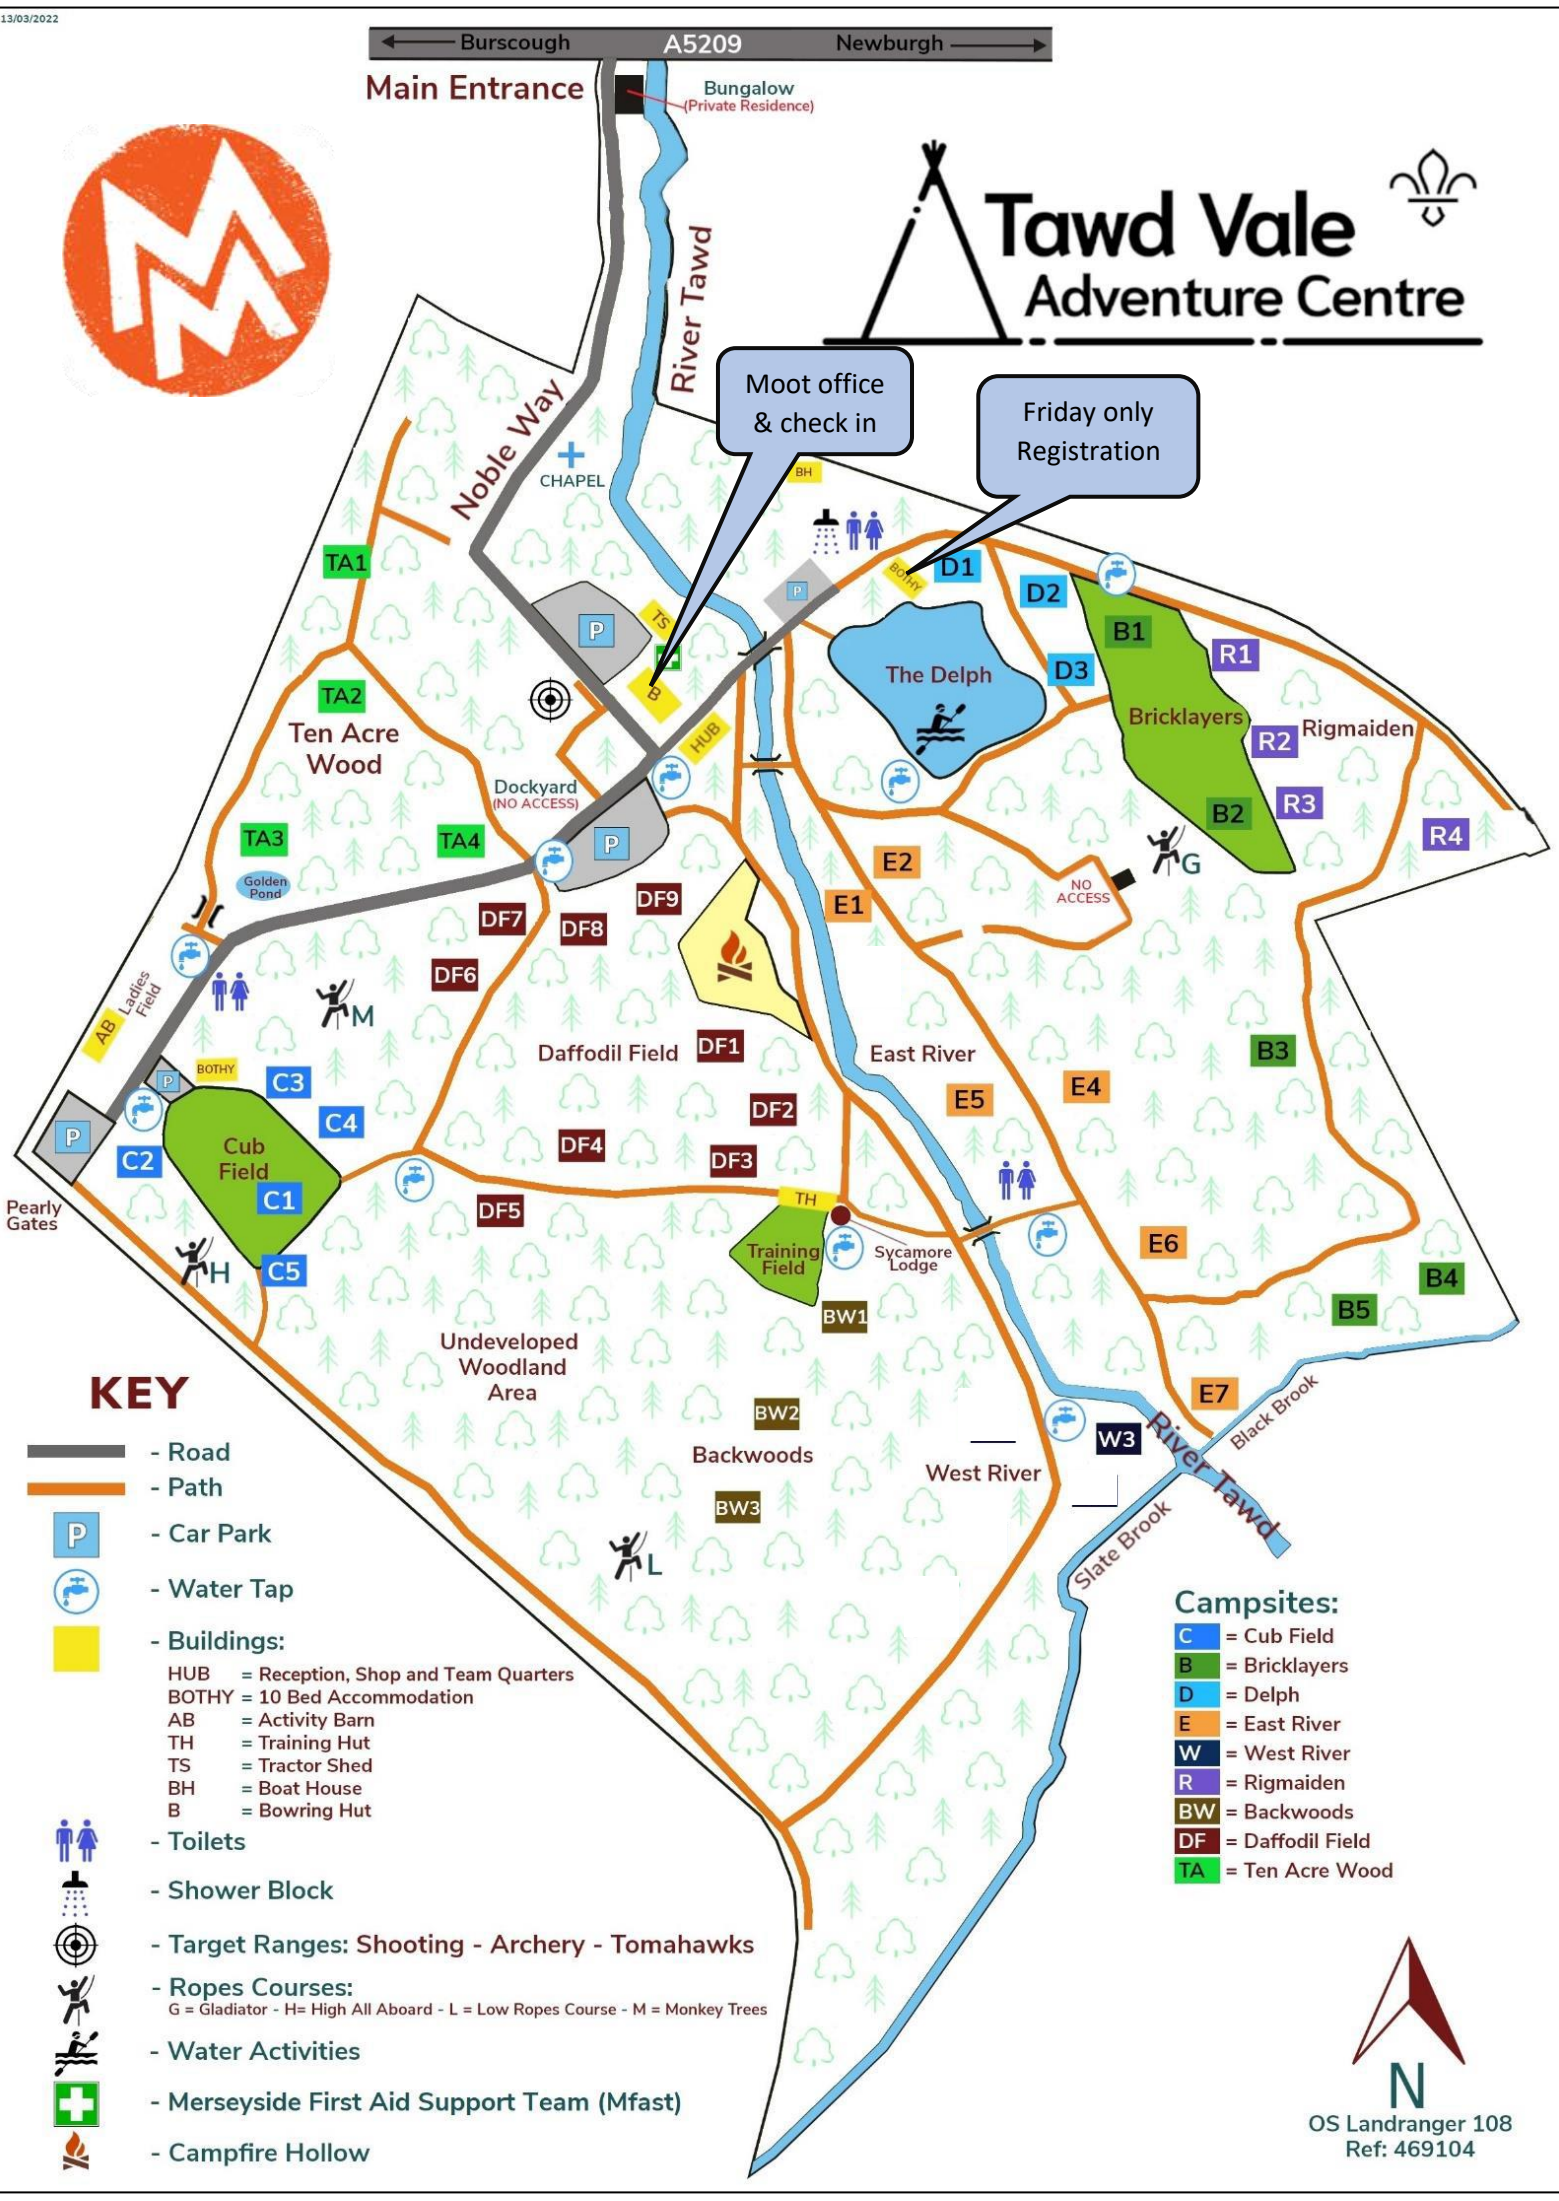

Tawd Vale Adventure Centre

Main Entrance

Bungalow (Private Residence)

Moot office & check in

Friday only Registration

KEY

- Road
- Path
- Car Park
- Water Tap
- Buildings:
 - HUB = Reception, Shop and Team Quarters
 - BOTHY = 10 Bed Accommodation
 - AB = Activity Barn
 - TH = Training Hut
 - TS = Tractor Shed
 - BH = Boat House
 - B = Bowring Hut

- Toilets
- Shower Block
- Target Ranges: Shooting - Archery - Tomahawks
- Ropes Courses:
 - G = Gladiator
 - H = High All Aboard
 - L = Low Ropes Course
 - M = Monkey Trees
- Water Activities
- Merseyside First Aid Support Team (Mfast)
- Campfire Hollow

Campsites:

- = Cub Field
- = Bricklayers
- = Delph
- = East River
- = West River
- = Rigmaiden
- = Backwoods
- = Daffodil Field
- = Ten Acre Wood